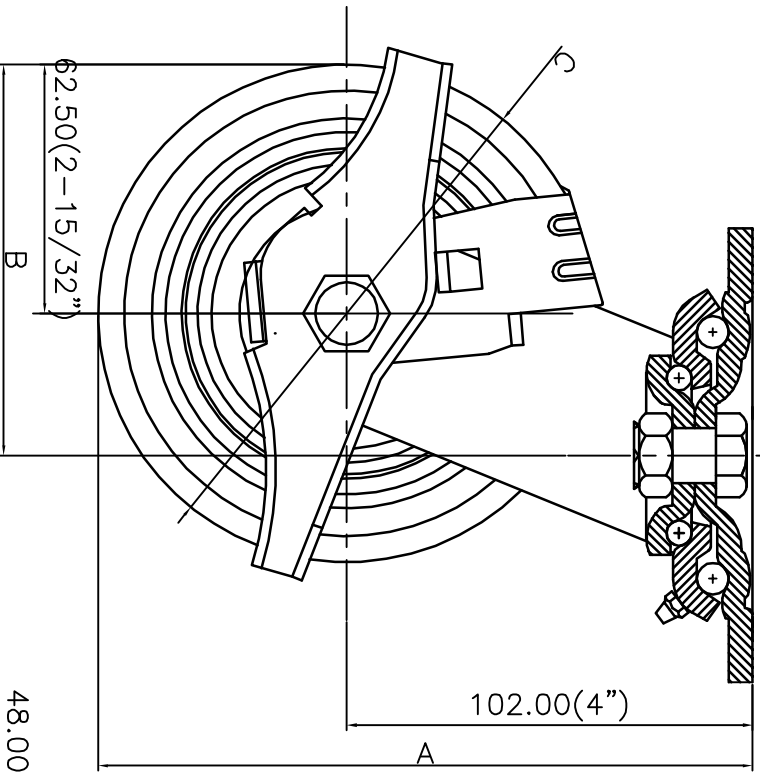

	A	B	C
6541	142.8 <5-5/8">	81.5 <3-7/32">	102.0 <4">
6551	165.5 <6-1/2">	94.0 <3-11/16">	127.0 <5">
6561	189.2 <7-1/2">	110.0 <4-11/32">	152.0 <6">
6581	241.3 <9-1/2">	151.5 <5-31/32">	203.0 <8">

CODE	MEMO	DATE	SIGN	NAME
△				TP6551-01-PCI-TG-TLB
△				DRAWN
△				DESIGN
△				CHECKED
△				APPROVED
SCALE	1 / 1	DATE	2015.06.13	DWG NO.
SAM SONG CASTER. CO., LTD.				REF. NO.