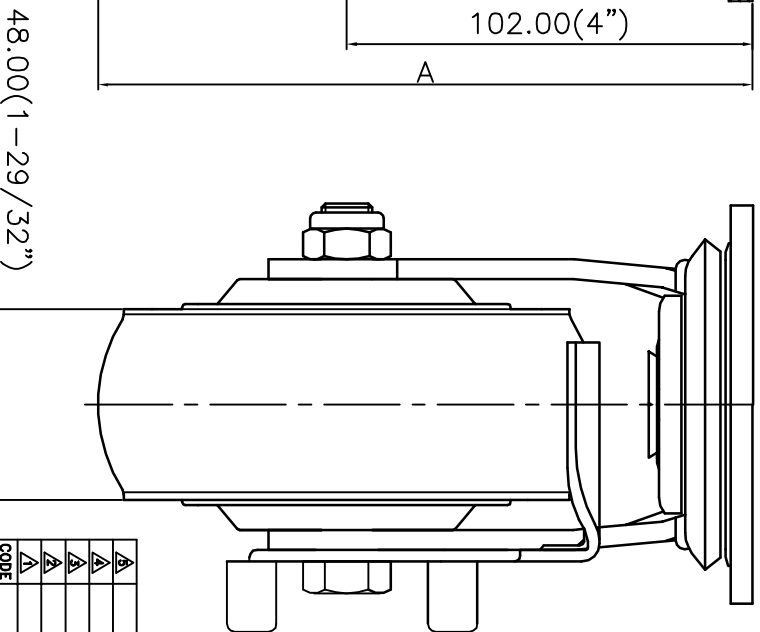

	A	B	C
6541	142.8 <5-5/8">	81.5 <3-7/32">	102.0 <4">
6551	165.5 <6-1/2">	94.0 <3-11/16">	127.0 <5">
6561	189.2 <7-1/2">	110.0 <4-11/32">	152.0 <6">
6581	241.3 <9-1/2">	151.5 <5-31/32">	203.0 <8">

CODE	MEMO	DATE	SIGN	NAME
△				TP6551-01-PCI-TG-TLB
△				DRAWN
△				DESIGN
△				CHECKED
△				APPROVED
SCALE	1 / 1	DATE	2015.06.13	DWG NO.
SAM SONG CASTER. CO., LTD.				REF. NO.